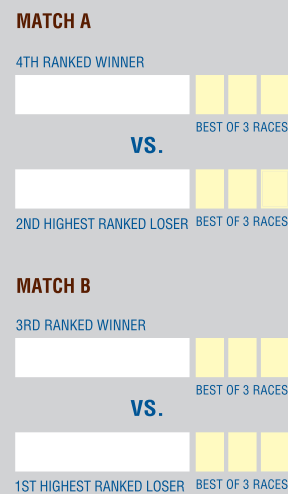

ROUND ROBIN RESULTS
TEAM RANKINGS

1.
2.
3.
4.
5.
6.
7.
8.

ELIMINATION ROUND 1
TEAMS ARE SEEDED FROM THE ROUND ROBINS.
1 RACE PER MATCH
2 TEAMS WILL BE ELIMINATED

ELIMINATION ROUND 2
THIS ROUND DETERMINES 3RD & 4TH SEMI FINAL BERTHS

SEMI FINALS

FINAL

1ST & 2ND HIGHEST RANKED WINNER GO DIRECTLY TO SEMI FINALS