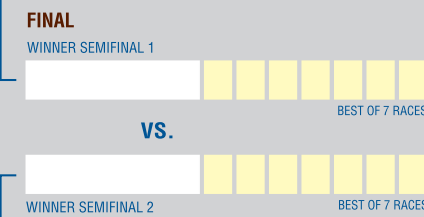

ROUND ROBIN RESULTS
TEAM RANKINGS

1.
2.
3.
4.
5.
6.
7.
8.

ELIMINATION ROUND 1
TEAMS ARE SEEDED FROM THE ROUND ROBINS.
1 RACE PER MATCH
2 TEAMS WILL BE ELIMINATED

ELIMINATION ROUND 2
THIS ROUND DETERMINES 3RD & 4TH SEMI FINAL BERTHS

SEMI FINALS

FINAL

1ST & 2ND HIGHEST RANKED WINNER GO DIRECTLY TO SEMI FINALS