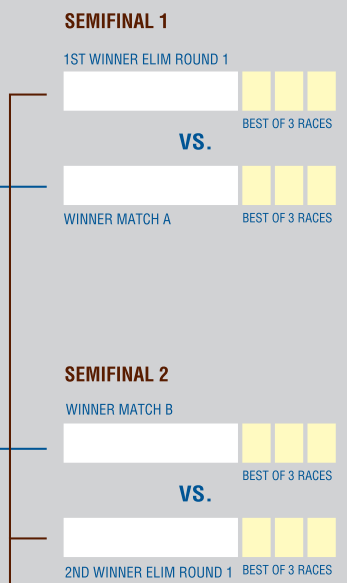

ROUND ROBIN RESULTS
TEAM RANKINGS

1.
2.
3.
4.
5.
6.
7.
8.

ELIMINATION ROUND 1
TEAMS ARE SEEDED FROM THE ROUND ROBINS.
1 RACE PER MATCH
2 TEAMS WILL BE ELIMINATED

ELIMINATION ROUND 2
THIS ROUND DETERMINES 3RD & 4TH SEMI FINAL BERTHS

SEMI FINALS

FINAL

1ST & 2ND HIGHEST RANKED WINNER GO DIRECTLY TO SEMI FINALS