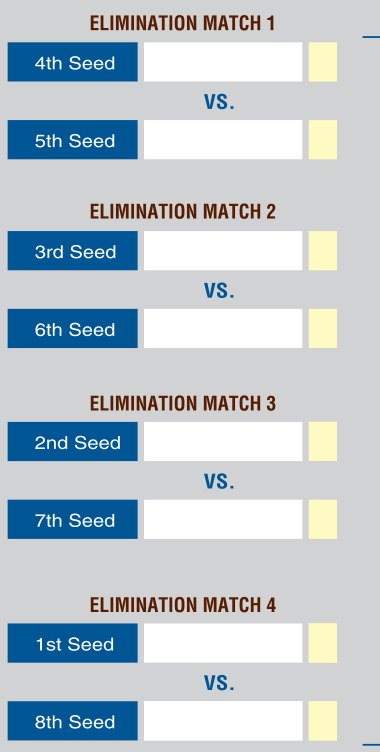

ROUND ROBIN RESULTS
TEAM RANKINGS

1.
2.
3.
4.
5.
6.
7.
8.

ELIMINATION ROUND 1
TEAMS ARE SEEDED FROM THE ROUND ROBINS.
1 RACE PER MATCH
2 TEAMS WILL BE ELIMINATED

ELIMINATION ROUND 2
THIS ROUND DETERMINES 3RD & 4TH SEMI FINAL BERTHS

SEMI FINALS

FINAL

1ST & 2ND HIGHEST RANKED WINNER GO DIRECTLY TO SEMI FINALS